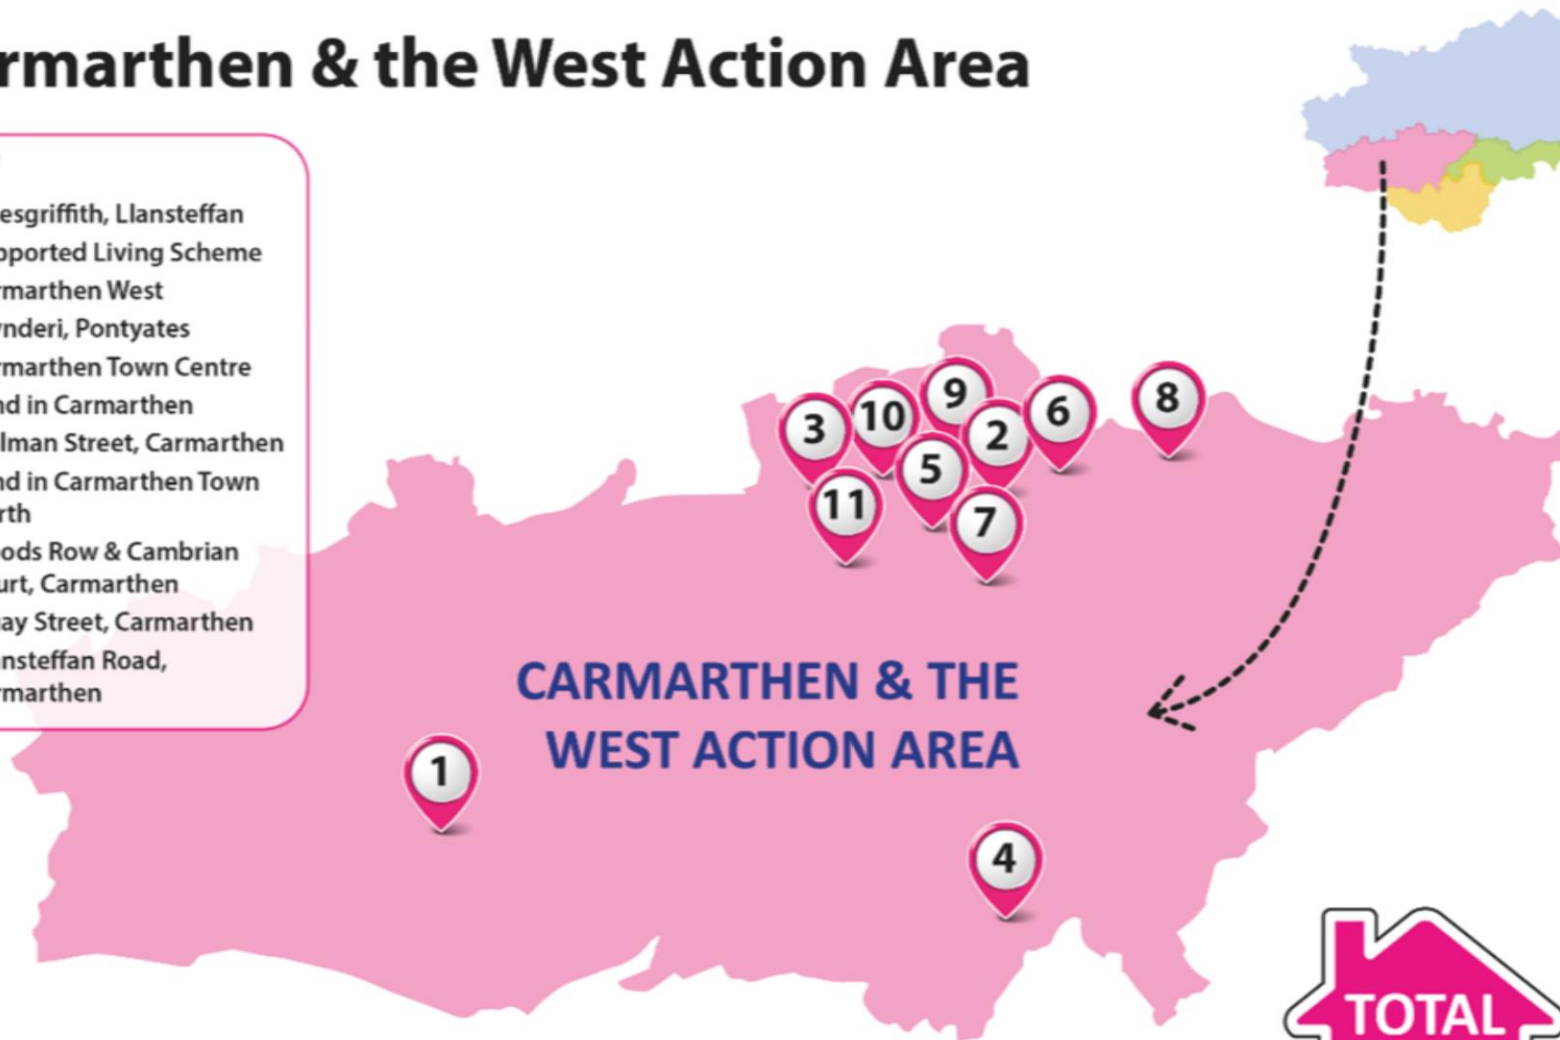

Appendix 2 - Proposed delivery of our New Council Homes by Affordable Housing Action Area

Carmarthen & the West Action Area

KEY

1. Maesgriffith, Llansteffan
2. Supported Living Scheme
3. Carmarthen West
4. Brynderi, Pontyates
5. Carmarthen Town Centre
6. Land in Carmarthen
7. Spilman Street, Carmarthen
8. Land in Carmarthen Town North
9. Woods Row & Cambrian Court, Carmarthen
10. Quay Street, Carmarthen
11. Llansteffan Road, Carmarthen

TOTAL
188

Carmarthenshire Rural & Market Towns Action Area

KEY

- 1. Meidrim, Trelech
- 2. Land at Alltwalis, School
- 3. Land opposite Llangadog School
- 4. Pencrug, Llandeilo
- 5. Land in Llandovery
- 6. Land at Llansawel School
- 7. Land in Llandysul
- 8. Land in Pencader
- 9. Land in Llanybydder

Llanelli & District Action Area

KEY

- 1. Dylan, Bynea
- 2. Garreglwyd, Pembrey
- 3. Llangennech
- 4. Pentref Gardd, Burry Port
- 5. Llanelli Town Centre
- 6. Station Road, Llanelli
- 7. Supported Living Scheme
- 8. Draka, Llanelli
- 9. Land in Llannon
- 10. Grillo Site, Burry Port
- 11. Wellness Village, Llanelli
- 12. Y Waun, Llwynhendy
- 13. Cross Hands
- 14. Granby Clos, Llanelli