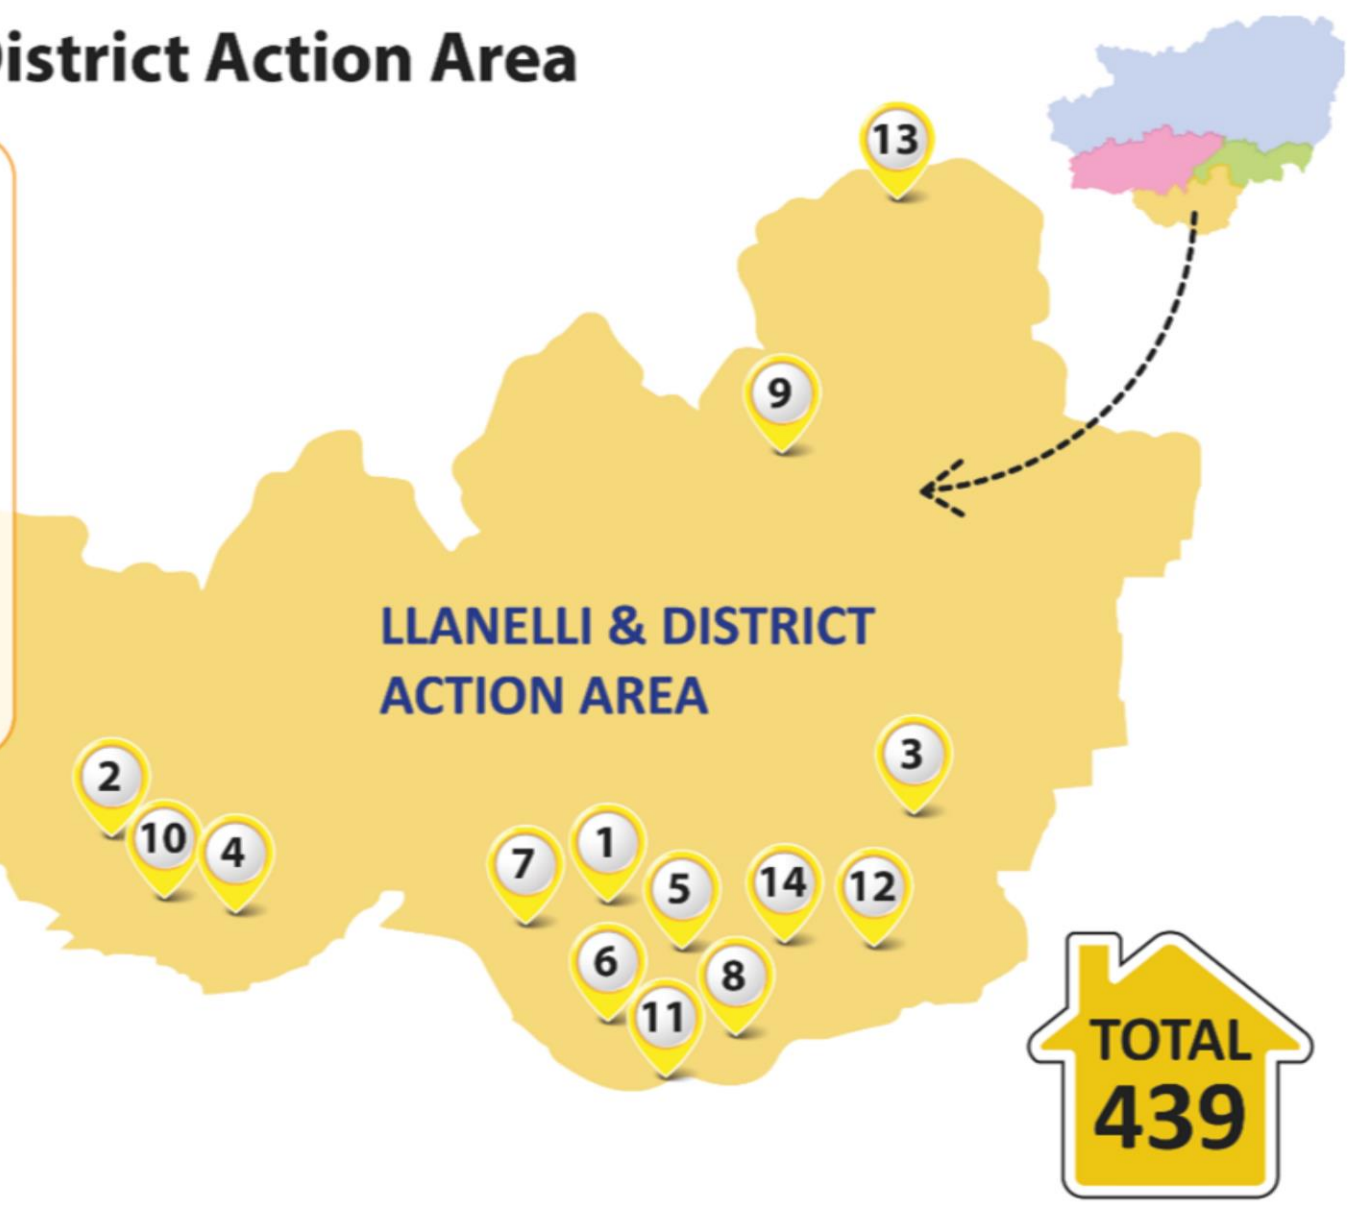

Appendix 2 - Proposed delivery of our New Council Homes by Affordable Housing Action Area

Carmarthen & the West Action Area

KEY

1. Maesgriffith, Llansteffan
2. Supported Living Scheme
3. Carmarthen West
4. Brynderi, Pontyates
5. Carmarthen Town Centre
6. Land in Carmarthen
7. Spilman Street, Carmarthen
8. Land in Carmarthen Town North
9. Woods Row & Cambrian Court, Carmarthen
10. Quay Street, Carmarthen
11. Llansteffan Road, Carmarthen

TOTAL
188

Carmarthenshire Rural & Market Towns Action Area

KEY

- 1. Meidrim, Trelech
- 2. Land at Alltwalis, School
- 3. Land opposite Llangadog School
- 4. Pencrug, Llandeilo
- 5. Land in Llandovery
- 6. Land at Llansawel School
- 7. Land in Llandysul
- 8. Land in Pencader
- 9. Land in Llanybydder

Llanelli & District Action Area

KEY

- 1. Dylan, Bynea
- 2. Garreglwyd, Pembrey
- 3. Llangennech
- 4. Pentref Gardd, Burry Port
- 5. Llanelli Town Centre
- 6. Station Road, Llanelli
- 7. Supported Living Scheme
- 8. Draka, Llanelli
- 9. Land in Llannon
- 10. Grillo Site, Burry Port
- 11. Wellness Village, Llanelli
- 12. Y Waun, Llwynhendy
- 13. Cross Hands
- 14. Granby Clos, Llanelli

**TOTAL
439**