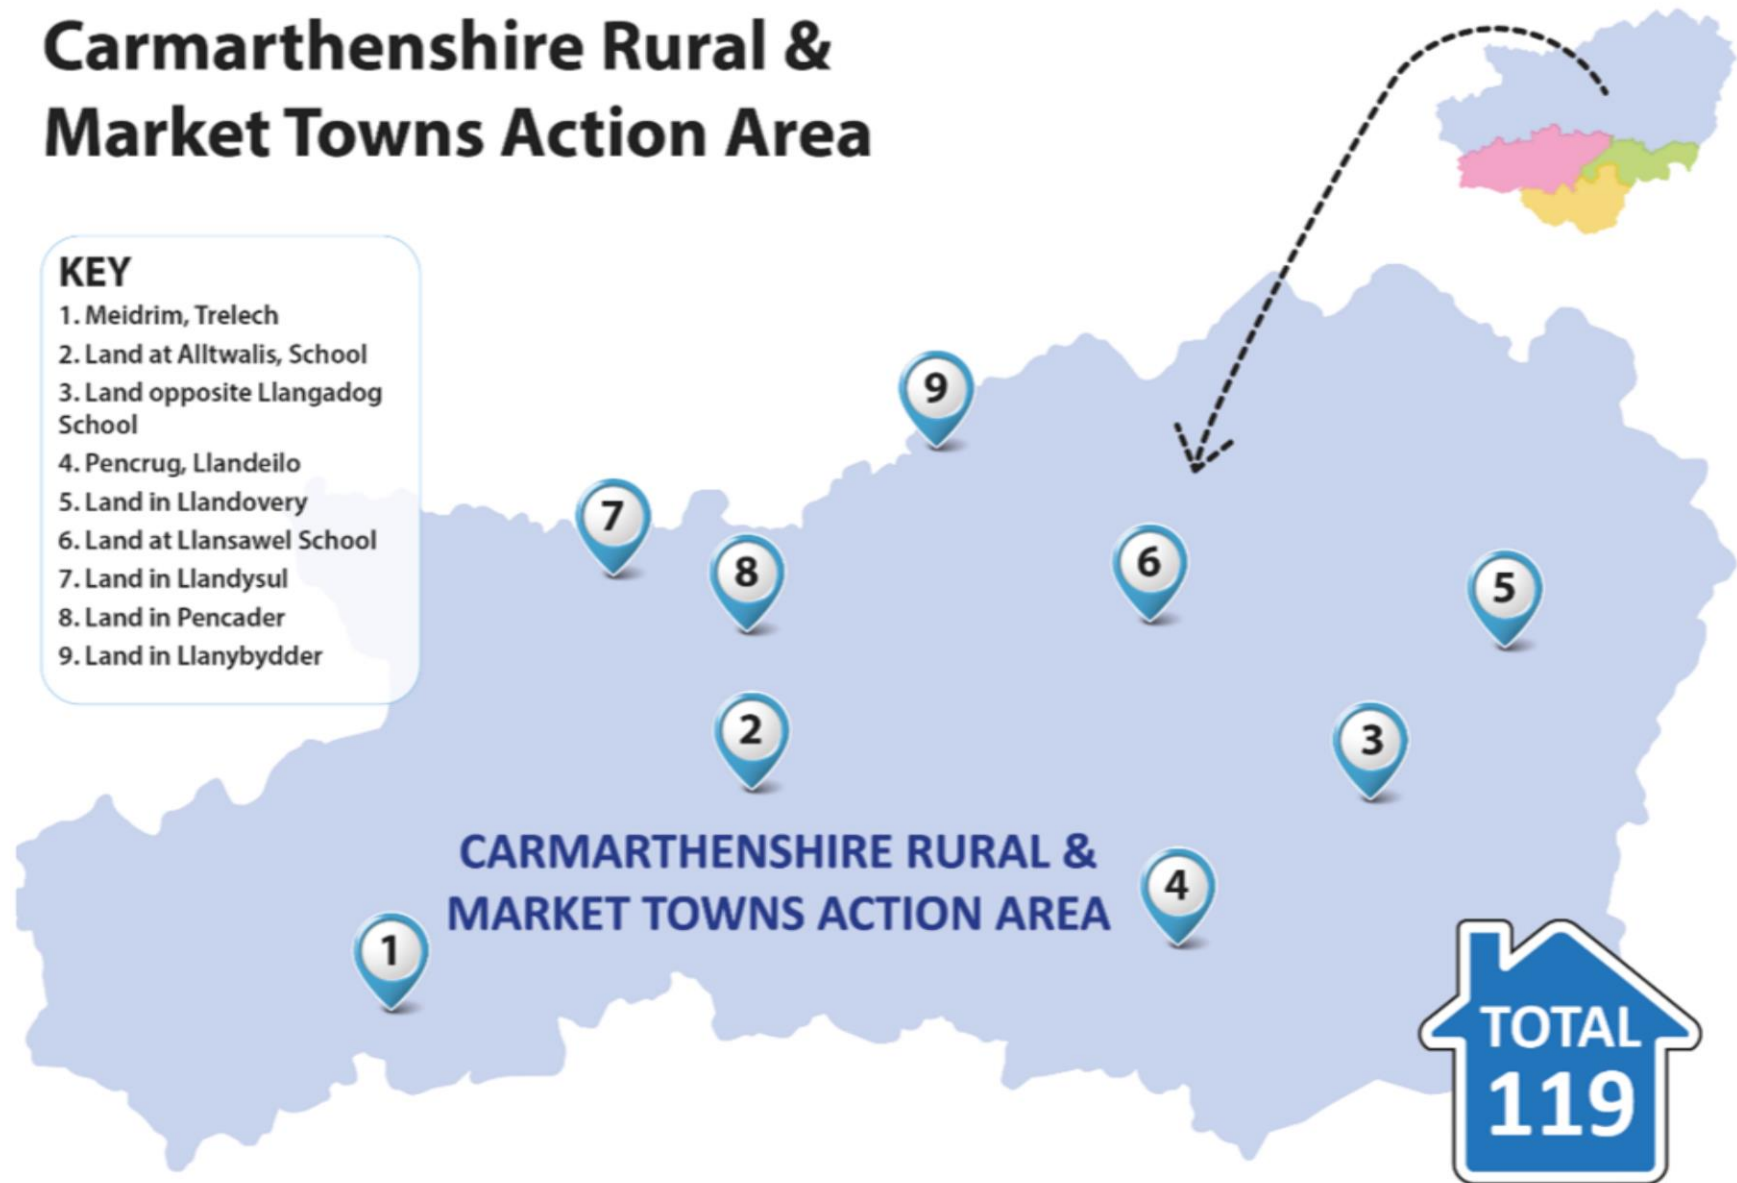

Appendix 2 - Proposed delivery of our New Council Homes by Affordable Housing Action Area

Carmarthen & the West Action Area

KEY

1. Maesgriffith, Llansteffan
2. Supported Living Scheme
3. Carmarthen West
4. Brynderi, Pontyates
5. Carmarthen Town Centre
6. Land in Carmarthen
7. Spilman Street, Carmarthen
8. Land in Carmarthen Town North
9. Woods Row & Cambrian Court, Carmarthen
10. Quay Street, Carmarthen
11. Llansteffan Road, Carmarthen

TOTAL
188

Carmarthenshire Rural & Market Towns Action Area

KEY

- 1. Meidrim, Trelech
- 2. Land at Alltwalis, School
- 3. Land opposite Llangadog School
- 4. Pencrug, Llandeilo
- 5. Land in Llandovery
- 6. Land at Llansawel School
- 7. Land in Llandysul
- 8. Land in Pencader
- 9. Land in Llanybydder

Llanelli & District Action Area

KEY

- 1. Dylan, Bynea
- 2. Garreglwyd, Pembrey
- 3. Llangennech
- 4. Pentref Gardd, Burry Port
- 5. Llanelli Town Centre
- 6. Station Road, Llanelli
- 7. Supported Living Scheme
- 8. Draka, Llanelli
- 9. Land in Llannon
- 10. Grillo Site, Burry Port
- 11. Wellness Village, Llanelli
- 12. Y Waun, Llwynhendy
- 13. Cross Hands
- 14. Granby Clos, Llanelli

**TOTAL
439**