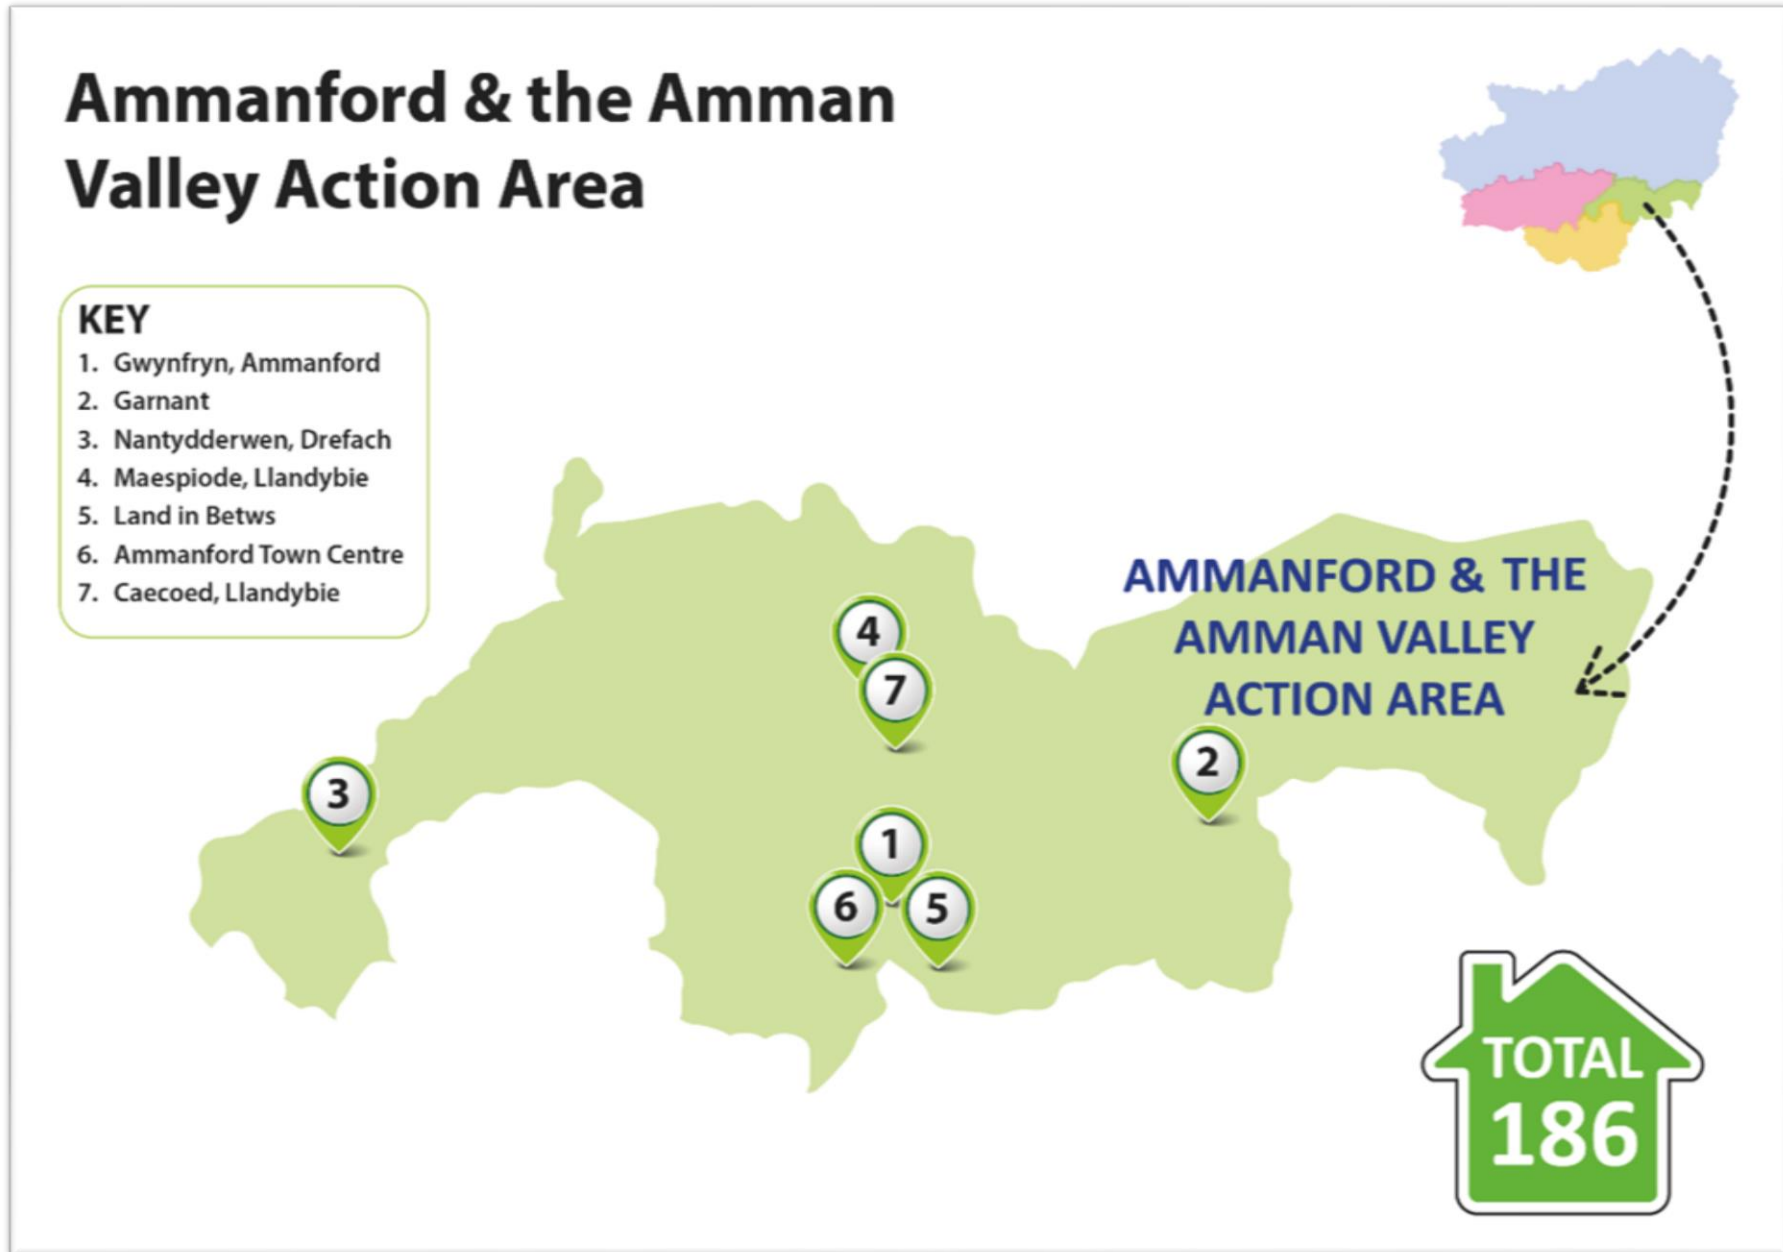

Appendix 2 - Proposed delivery of our New Council Homes by Affordable Housing Action Area

Carmarthen & the West Action Area

KEY

1. Maesgriffith, Llansteffan
2. Supported Living Scheme
3. Carmarthen West
4. Brynderi, Pontyates
5. Carmarthen Town Centre
6. Land in Carmarthen
7. Spilman Street, Carmarthen
8. Land in Carmarthen Town North
9. Woods Row & Cambrian Court, Carmarthen
10. Quay Street, Carmarthen
11. Llansteffan Road, Carmarthen

TOTAL
188

Carmarthenshire Rural & Market Towns Action Area

KEY

- 1. Meidrim, Trelech
- 2. Land at Alltwalis, School
- 3. Land opposite Llangadog School
- 4. Pencrug, Llandeilo
- 5. Land in Llandovery
- 6. Land at Llansawel School
- 7. Land in Llandysul
- 8. Land in Pencader
- 9. Land in Llanybydder

Llanelli & District Action Area

KEY

- 1. Dylan, Bynea
- 2. Garreglwyd, Pembrey
- 3. Llangennech
- 4. Pentref Gardd, Burry Port
- 5. Llanelli Town Centre
- 6. Station Road, Llanelli
- 7. Supported Living Scheme
- 8. Draka, Llanelli
- 9. Land in Llannon
- 10. Grillo Site, Burry Port
- 11. Wellness Village, Llanelli
- 12. Y Waun, Llwynhendy
- 13. Cross Hands
- 14. Granby Clos, Llanelli

**TOTAL
439**